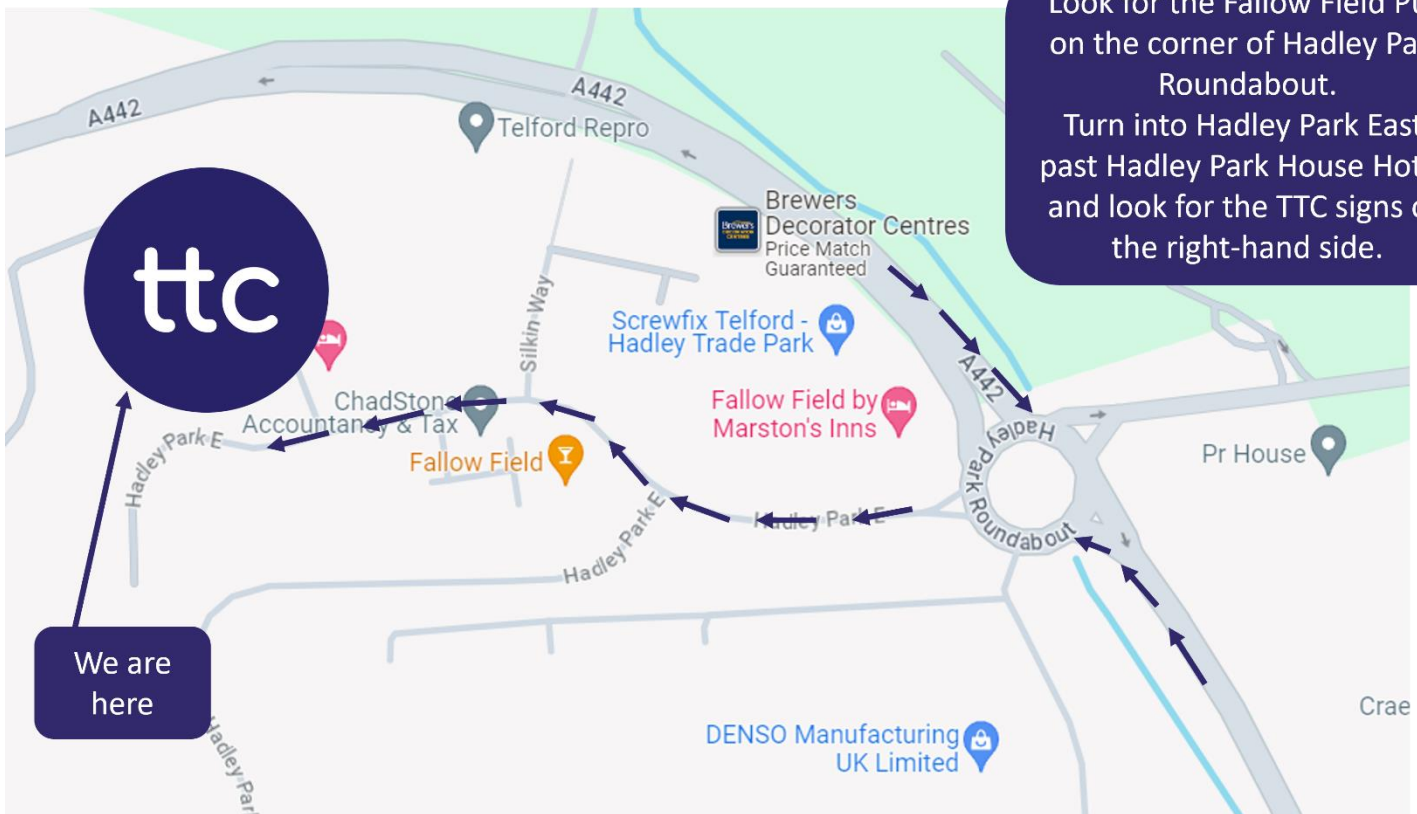

Trusted Training
& Compliance

TTC Group

Hadley Park East, Telford, TF1 6QJ

T: 0330 024 1805

www.thettcgroup.com

Directions to TTC HQ, Telford

TTC Group

Hadley Park East

Telford

TF1 6QJ

(Sat Nav: Search for TTC
Group TF1 6QJ)

Travelling by rail

Nearest train station is Telford Central Station (TF3 4LZ) which is a 10-minute car journey to the office. There are taxis available from the station.